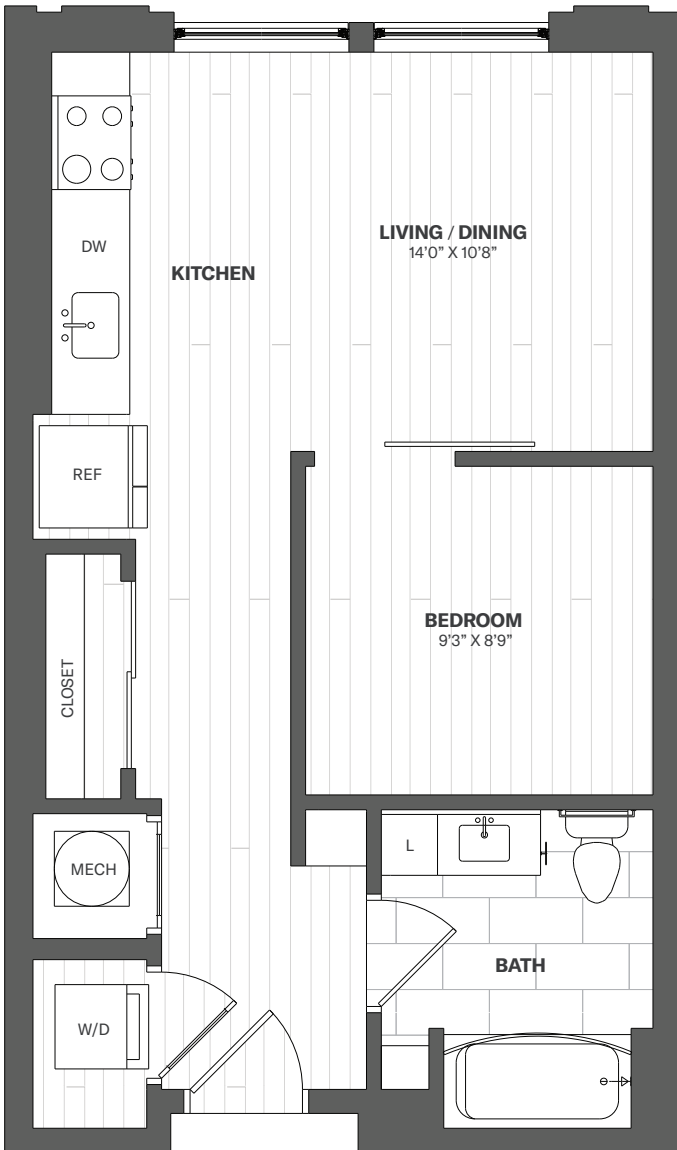

RYE HOUSE

ST-1

1 Bedroom

1 Bath

514 Square Feet

Apartment No. _____

Monthly Rent _____

Availability _____

Square footage displayed is approximate and may vary slightly. Rental rates, availability, lease terms, deposits, apartment features and specials are subject to change without notice. Details and dimensions may differ from actual plans.