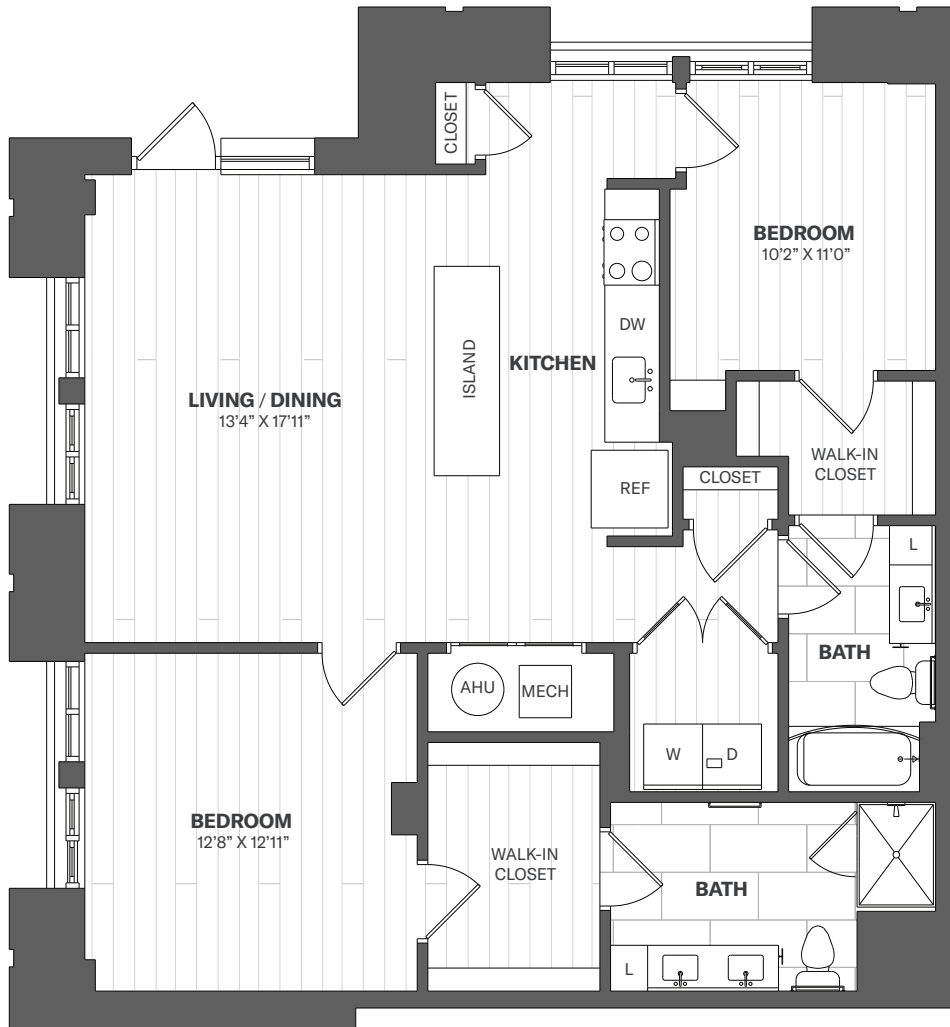

RYE HOUSE

2K

2 Bedroom

2 Bath

1,168 Square Feet

Apartment No. _____

Monthly Rent _____

Availability _____

Square footage displayed is approximate and may vary slightly. Rental rates, availability, lease terms, deposits, apartment features and specials are subject to change without notice. Details and dimensions may differ from actual plans.