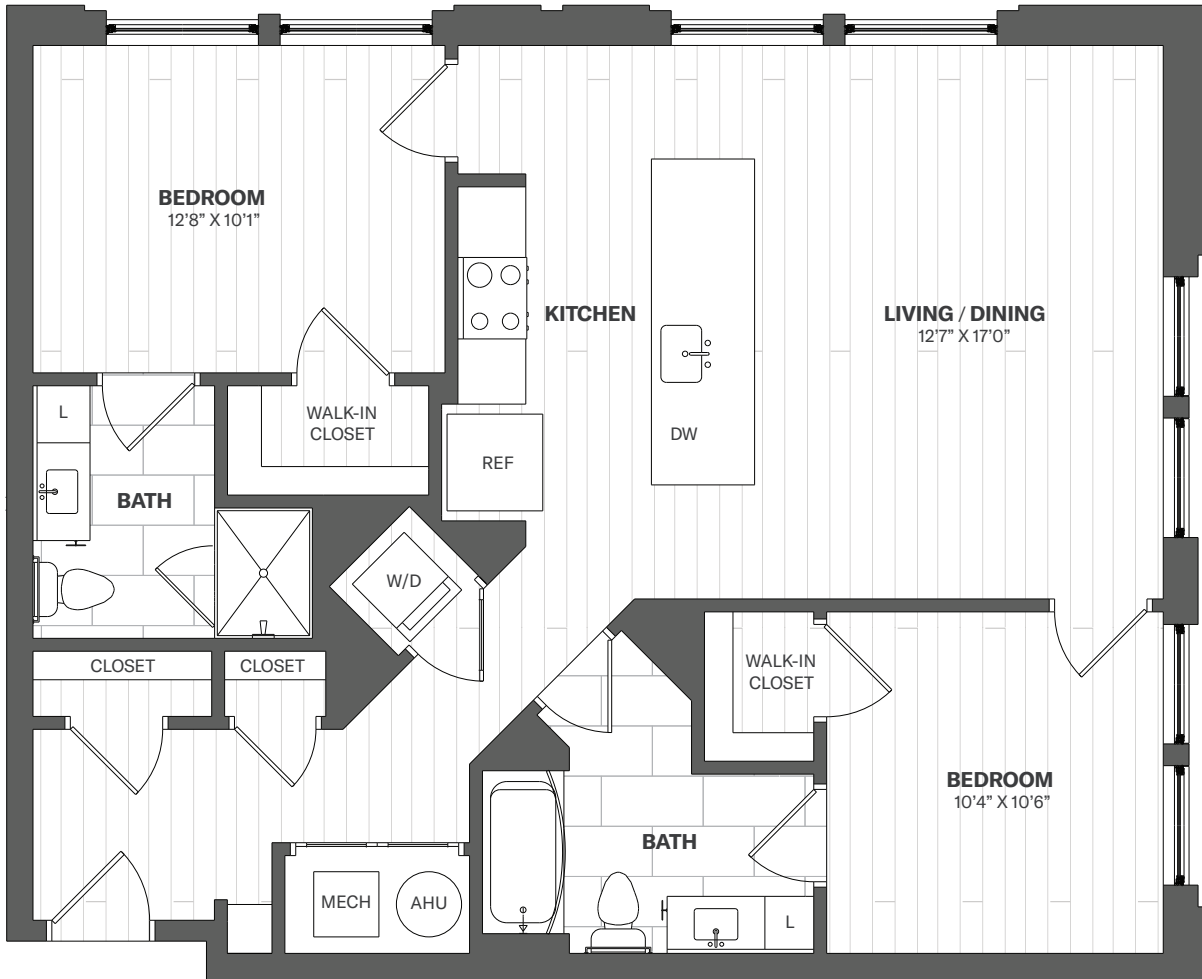

RYE HOUSE

2F

2 Bedroom

2 Bath

1,026 Square Feet

Apartment No. _____

Monthly Rent _____

Availability _____

Square footage displayed is approximate and may vary slightly. Rental rates, availability, lease terms, deposits, apartment features and specials are subject to change without notice. Details and dimensions may differ from actual plans.